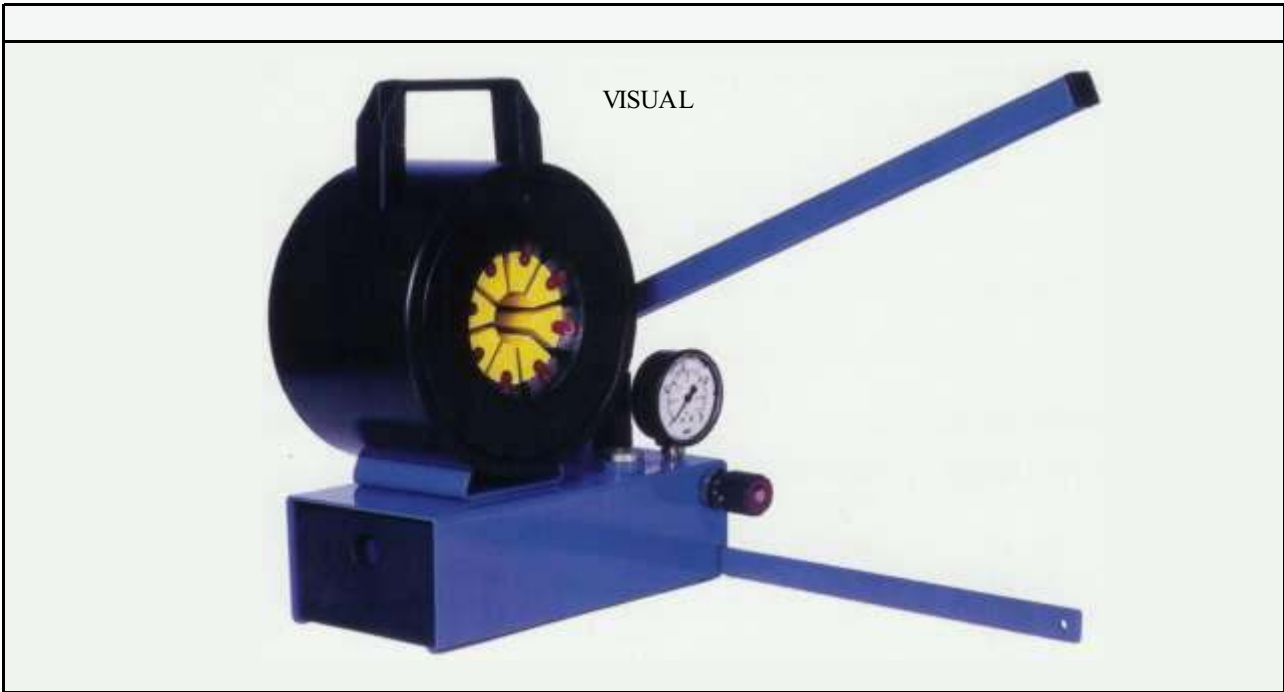

HAND CRIMPER

PORTABLE MANUALLY OPERATED SWAGING MACHINE

FOR SERVICING IN THE FIELD
MAX. FITTING DIAMETER 1" - 4 SPIRAL HOSE

THE LIGHTWEIGHT CHAMPION

The powerful portable swaging machine is ideal for use in the field, workshops and where electrical power is not available.
The machine is delivered with five standard sets of dies. The pump lever is detachable.
The swaging is controlled optically with a pressure gauge.

Technical Specifications		Dimensions	
Max. fitting size	1"	Height	340 mm
Swaging Force	1100 kN	Width	190 mm
Max. Pressure	300 bar \ 4500 PSI	Depth	285 mm
		Weight	32 kg
Dies Included			
1/4"			
3/8"			
1/2"			
3/4"			
1"